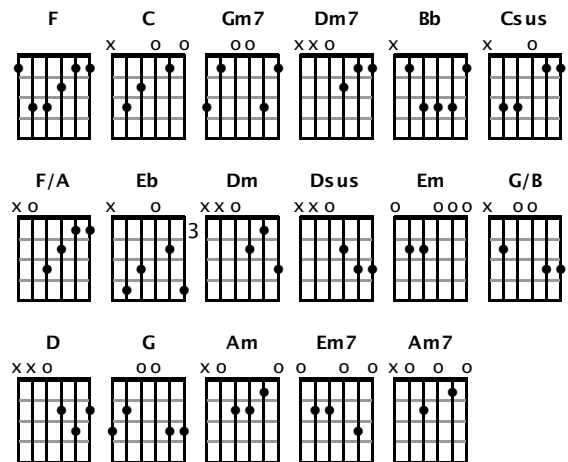

Be Unto Your Name

www.praisecharts.com/2004

Tempo = 110 : Key = F

Intro (6/8)

F C | Gm7 Dm7 | Bb F | Csus C

Verse 1

F C Gm7 Dm7
We are a moment, You are forever
Bb F/A Eb Csus
Lord of the ages, God before time
F C Gm7 Dm7
We are a vapor, You are eternal
Bb F/A Eb Csus C
Love ever - lasting, reigning on high

Chorus 1

Dm Bb F/A C
Holy, holy Lord God Al - mighty
Dm Bb F/A Csus C
Worthy is the Lamb who was slain
Dm Bb F/A C
Highest praises, honor and glory
Gm7 Dm7 Csus
Be un - to Your Name
C Gm7 Dm7 Csus C
Be un - to Your Name

Verse 2

F C Gm7 Dm7
We are the broken, You are the healer
Bb F/A Eb Csus
Jesus Re - deemer, mighty to save
F C Gm7 Dm7
You are the love song we'll sing for - ever
Bb F/A Eb Csus C
Bowing be - fore You, blessing Your name

Chorus 2

Dm Bb F/A C
Holy, holy Lord God Al - mighty
Dm Bb F/A Csus C
Worthy is the Lamb who was slain
Dm Bb F/A C
Highest praises, honor and glory
Gm7 Dm7 Csus
Be un - to Your Name
C Gm7 Dm7 Csus Dsus
Be un - to Your Name

Chorus 3 (2x)

Em C G/B D
Holy, holy Lord God Al - mighty
Em C G Dsus
Worthy is the Lamb who was slain
Em C G/B Dsus D
Highest praises, honor and glo - ry
Am Em7 Dsus
Be un - to Your Name
D Am Em7 Dsus D
Be un - to Your name

Tag (2x)

Am7 Em7 Dsus
Be un - to Your Name
D Am7 Em7 Dsus D
Be un - to Your Name

© 1998 Integrity's Hosanna! Music/ASCAP c/o Integrity Incorporated, 1000 Cody Rd., Mobile, AL36695. All rights reserved. CCLI Song No. 2177476. By Gary Sadler, Lynn DeShazo