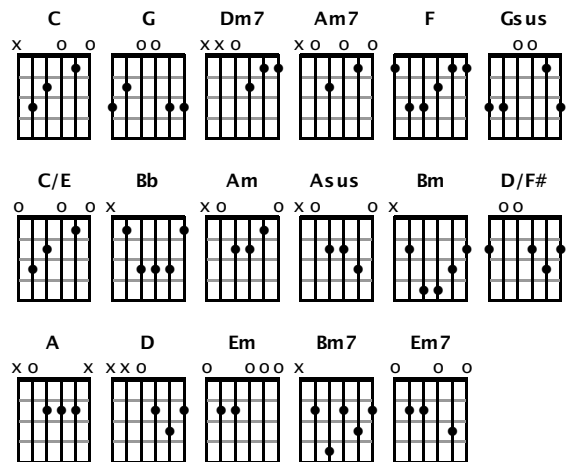

Be Unto Your Name

www.praisecharts.com/2004

Tempo = 110 : Key = C

Intro (6/8)

C G | Dm7 Am7 | F C | Gsus G

Verse 1

C G Dm7 Am7
We are a moment, You are forever
F C/E Bb Gsus
Lord of the ages, God before time
C G Dm7 Am7
We are a vapor, You are e - ternal
F C/E Bb Gsus G
Love ever - lasting, reigning on high

Chorus 1

Am F C/E G
Holy, holy Lord God Al - mighty
Am F C/E Gsus G
Worthy is the Lamb who was slain
Am F C/E G
Highest praises, honor and glory
Dm7 Am7 Gsus
Be un - to Your Name
G Dm7 Am7 Gsus G
Be un - to Your Name

Verse 2

C G Dm7 Am7
We are the broken, You are the healer
F C/E Bb Gsus
Jesus Re - deemer, mighty to save
C G Dm7 Am7
You are the love song we'll sing for - ever
F C/E Bb Gsus G
Bowing be - fore You, blessing Your name

Chorus 2

Am F C/E G
Holy, holy Lord God Al - mighty
Am F C/E Gsus G
Worthy is the Lamb who was slain
Am F C/E G
Highest praises, honor and glory
Dm7 Am7 Gsus
Be un - to Your Name
G Dm7 Am7 Gsus Asus
Be un - to Your Name

Chorus 3 (2x)

Bm G D/F# A
Holy, holy Lord God Al - mighty
Bm G D Asus
Worthy is the Lamb who was slain
Bm G D/F# Asus A
Highest praises, honor and glo - ry
Em Bm7 Asus
Be un - to Your Name
A Em Bm7 Asus A
Be un - to Your name

Tag (2x)

Em7 Bm7 Asus
Be un - to Your Name
A Em7 Bm7 Asus A
Be un - to Your Name

© 1998 Integrity's Hosanna! Music/ASCAP c/o Integrity Incorporated, 1000 Cody Rd., Mobile, AL36695. All rights reserved. CCLI Song No. 2177476. By Gary Sadler, Lynn DeShazo