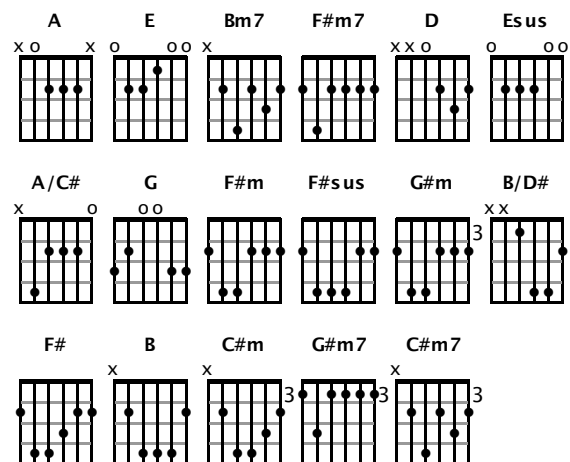

Be Unto Your Name

www.praisecharts.com/2004

Tempo = 110 : Key = A

Intro (6/8)

A E | Bm7 F#m7 | D A | Esus E

Verse 1

A E Bm7 F#m7
We are a moment, You are forever
D A/C# G Esus
Lord of the ages, God before time
A E Bm7 F#m7
We are a vapor, You are eternal
D A/C# G Esus E
Love ever - lasting, reigning on high

Chorus 1

F#m D A/C# E
Holy, holy Lord God Al - mighty
F#m D A/C# Esus E
Worthy is the Lamb who was slain
F#m D A/C# E
Highest praises, honor and glory
Bm7 F#m7 Esus
Be un - to Your Name
E Bm7 F#m7 Esus E
Be un - to Your Name

Verse 2

A E Bm7 F#m7
We are the broken, You are the healer
D A/C# G Esus
Jesus Re - deemer, mighty to save
A E Bm7 F#m7
You are the love song we'll sing for - ever
D A/C# G Esus E
Bowing be - fore You, blessing Your name

Chorus 2

F#m D A/C# E
Holy, holy Lord God Al - mighty
F#m D A/C# Esus E
Worthy is the Lamb who was slain
F#m D A/C# E
Highest praises, honor and glory
Bm7 F#m7 Esus
Be un - to Your Name
E Bm7 F#m7 Esus F#sus
Be un - to Your Name

Chorus 3 (2x)

G#m E B/D# F#
Holy, holy Lord God Al - mighty
G#m E B F#sus
Worthy is the Lamb who was slain
G#m E B/D# F#sus F#
Highest praises, honor and glo - ry
C#m G#m7 F#sus
Be un - to Your Name
F# C#m G#m7 F#sus F#
Be un - to Your name

Tag (2x)

C#m7 G#m7 F#sus
Be un - to Your Name
F# C#m7 G#m7 F#sus F#
Be un - to Your Name

© 1998 Integrity's Hosanna! Music/ASCAP c/o Integrity Incorporated, 1000 Cody Rd., Mobile, AL36695. All rights reserved. CCLI Song No. 2177476. By Gary Sadler, Lynn DeShazo