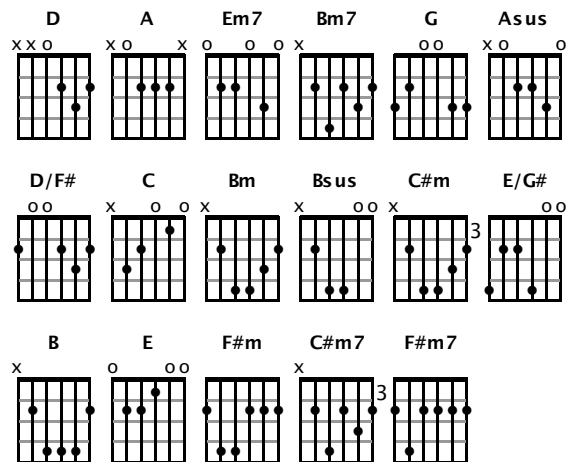

Be Unto Your Name

www.praisecharts.com/2004

Tempo = 110 : Key = D

Intro (6/8)

D A | Em7 Bm7 | G D | Asus A

Verse 1

D A Em7 Bm7
We are a moment, You are forever
G D/F# C Asus
Lord of the ages, God before time
D A Em7 Bm7
We are a vapor, You are eternal
G D/F# C Asus A
Love ever - lasting, reigning on high

Chorus 1

Bm G D/F# A
Holy, holy Lord God Al - mighty
Bm G D/F# Asus A
Worthy is the Lamb who was slain
Bm G D/F# A
Highest praises, honor and glory
Em7 Bm7 Asus
Be un - to Your Name
A Em7 Bm7 Asus A
Be un - to Your Name

Verse 2

D A Em7 Bm7
We are the broken, You are the healer
G D/F# C Asus
Jesus Re - deemer, mighty to save
D A Em7 Bm7
You are the love song we'll sing for - ever
G D/F# C Asus A
Bowing be - fore You, blessing Your name

Chorus 2

Bm G D/F# A
Holy, holy Lord God Al - mighty
Bm G D/F# Asus A
Worthy is the Lamb who was slain
Bm G D/F# A
Highest praises, honor and glory
Em7 Bm7 Asus
Be un - to Your Name
A Em7 Bm7 Asus Bsus
Be un - to Your Name

Chorus 3 (2x)

C#m A E/G# B
Holy, holy Lord God Al - mighty
C#m A E Bsus
Worthy is the Lamb who was slain
C#m A E/G# Bsus B
Highest praises, honor and glo - ry
F#m C#m7 Bsus
Be un - to Your Name
B F#m C#m7 Bsus B
Be un - to Your name

Tag (2x)

F#m7 C#m7 Bsus
Be un - to Your Name
B F#m7 C#m7 Bsus B
Be un - to Your Name

© 1998 Integrity's Hosanna! Music /ASCAP c/o Integrity Incorporated, 1000 Cody Rd., Mobile, AL36695. All rights reserved. CCLI Song No. 2177476. By Gary Sadler, Lynn DeShazo