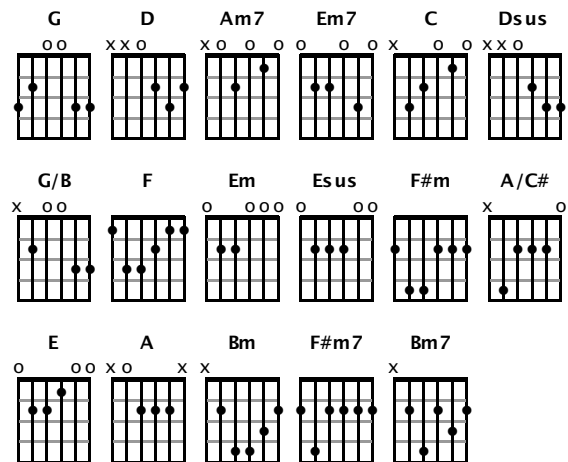

Be Unto Your Name

www.praisecharts.com/2004

Tempo = 110 : Key = G

Intro (6/8)

G D | Am7 Em7 | C G | Dsus D

Verse 1

G D Am7 Em7
We are a moment, You are forever
C G/B F Dsus
Lord of the ages, God before time
G D Am7 Em7
We are a vapor, You are e - ternal
C G/B F Dsus D
Love ever - lasting, reigning on high

Chorus 1

Em C G/B D
Holy, holy Lord God Al - mighty
Em C G/B Dsus D
Worthy is the Lamb who was slain
Em C G/B D
Highest praises, honor and glory
Am7 Em7 Dsus
Be un - to Your Name
D Am7 Em7 Dsus D
Be un - to Your Name

Verse 2

G D Am7 Em7
We are the broken, You are the healer
C G/B F Dsus
Jesus Re - deemer, mighty to save
G D Am7 Em7
You are the love song we'll sing for - ever
C G/B F Dsus D
Bowing be - fore You, blessing Your name

Chorus 2

Em C G/B D
Holy, holy Lord God Al - mighty
Em C G/B Dsus D
Worthy is the Lamb who was slain
Em C G/B D
Highest praises, honor and glory
Am7 Em7 Dsus
Be un - to Your Name
D Am7 Em7 Dsus Esus
Be un - to Your Name

Chorus 3 (2x)

F#m D A/C# E
Holy, holy Lord God Al - mighty
F#m D A Esus
Worthy is the Lamb who was slain
F#m D A/C# Esus E
Highest praises, honor and glo - ry
Bm F#m7 Esus
Be un - to Your Name
E Bm F#m7 Esus E
Be un - to Your name

Tag (2x)

Bm7 F#m7 Esus
Be un - to Your Name
E Bm7 F#m7 Esus E
Be un - to Your Name

© 1998 Integrity's Hosanna! Music /ASCAP c/o Integrity Incorporated, 1000 Cody Rd., Mobile, AL36695. All rights reserved. CCLI Song No. 2177476. By Gary Sadler, Lynn DeShazo