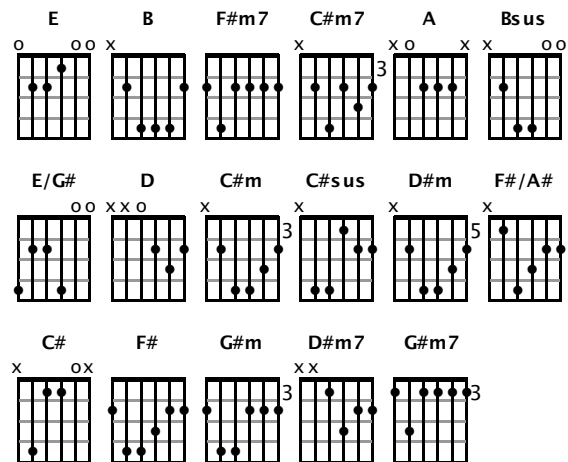

Be Unto Your Name

www.praisecharts.com/2004

Tempo = 110 : Key = E

Intro (6/8)

E B | F#m7 C#m7 | A E | Bsus B

Verse 1

E B F#m7 C#m7
We are a moment, You are forever
A E/G# D Bsus
Lord of the ages, God before time
E B F#m7 C#m7
We are a vapor, You are eternal
A E/G# D Bsus B
Love ever - lasting, reigning on high

Chorus 1

C#m A E/G# B
Holy, holy Lord God Al - mighty
C#m A E/G# Bsus B
Worthy is the Lamb who was slain
C#m A E/G# B
Highest praises, honor and glory
F#m7 C#m7 Bsus
Be un - to Your Name
B F#m7 C#m7 Bsus B
Be un - to Your Name

Verse 2

E B F#m7 C#m7
We are the broken, You are the healer
A E/G# D Bsus
Jesus Re - deemer, mighty to save
E B F#m7 C#m7
You are the love song we'll sing for - ever
A E/G# D Bsus B
Bowing be - fore You, blessing Your name

Chorus 2

C#m A E/G# B
Holy, holy Lord God Al - mighty
C#m A E/G# Bsus B
Worthy is the Lamb who was slain
C#m A E/G# B
Highest praises, honor and glory
F#m7 C#m7 Bsus
Be un - to Your Name
B F#m7 C#m7 Bsus C#sus
Be un - to Your Name

Chorus 3 (2x)

D#m B F#/A# C#
Holy, holy Lord God Al - mighty
D#m B F# C#sus
Worthy is the Lamb who was slain
D#m B F#/A# C#sus C#
Highest praises, honor and glo - ry
G#m D#m7 C#sus
Be un - to Your Name
C# G#m D#m7 C#sus C#
Be un - to Your name

Tag (2x)

G#m7 D#m7 C#sus
Be un - to Your Name
C# G#m7 D#m7 C#sus C#
Be un - to Your Name

© 1998 Integrity's Hosanna! Music/ASCAP c/o Integrity Incorporated, 1000 Cody Rd., Mobile, AL36695. All rights reserved. CCLI Song No. 2177476. By Gary Sadler, Lynn DeShazo