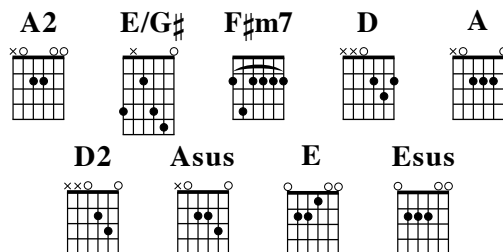

Child Of God (1 of 2)

Kathryn Scott

INTRO

A2 E/G# F#m7 D A2 A E/G# F#m7 D A2

VERSE 1

E/G# F#m7
With every breath, with every thought
D2 F#m7
From what is seen to the deepest part
E/G# F#m7
I offer all that I've come to be
D2 Esus A2 D2
To know Your love fathering me

CHORUS

A Asus A E/G# F#m7 D2 E F#m7
Father, You're all I need, my soul's suffi- cien- cy
E/G# A Asus A
My strength when I am weak
E/G# F#m7 D E F#m7
The love that car- ries me
Esus D2 Esus A2 E/G# F#m7 D A
Your arms enfold me 'til I am only a child of God

VERSE 2

E/G# F#m7
With every step on this journey's walk
D2 F#m7
And wisdom's songs that the soul has sought
E/G# F#m7
I give my- self unreserved- ly
D2 Esus A2 D2
To know Your love fathering me