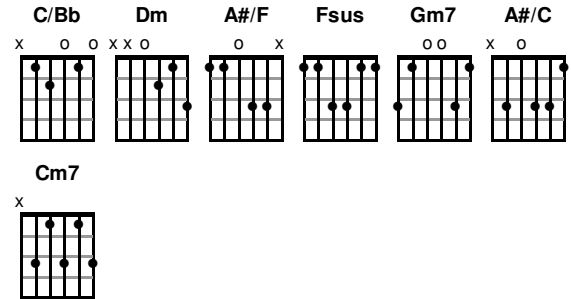

Verse 1

A/E E A B
In Christ alone my hope is found
E/G# A E/G# F#m7 A/B E
He is my light my strength my song
A/E E A B
This corner - stone this solid ground
E/G# A E/G# F#m7 A/B E
Firm through the fier - cest drought and storm
E/G# A C#m7 B
What heights of love what depths of peace
E/G# A C#m B
When fears are stilled when strivings cease
A E A B
My comfor - ter my all in all
E/G# A E/G# F#m7 A/B
Here in the love of Christ
E / A/E | E
I stand

Verse 2

A/E E A B
In Christ a - lone who took on flesh
E/G# A E/G# F#m7 A/B E
Fullness of God in help - less babe
A/E E A B
This gift of love and righteous - ness
E/G# A E/G# F#m7 A/B E
Scorned by the ones He came to save
E/G# A C#m7 B
'Til on that cross as Jesus died
E/G# A C#m B
The wrath of God was satis - fied
A E A B
For every sin on Him was laid
E/G# A E/G# F#m7 A/B E
Here in the death of Christ I live

Instrumental (2x)

Bm7 / / | F#m7 / / | E / A/E | E / /

Verse 3

E A B
There in the ground His body lay
E/G# A E/G# F#m7 A/B E
Light of the world by dark - ness slain
A/E E A B
Then bursting forth in glorious day
E/G# A E/G# F#m7 A/B E
Up from the grave He rose a - gain
E/G# A E B
And as He stands in victo - ry
E/G# A C#m B
Sins curse has lost its grip on me
A E A B
For I am His and He is mine
E/G# A E/G# F#m7 A/B Esus E
Bought with the pre - cious blood of Christ

In Christ Alone (with The Solid Rock)

www.praisecharts.com/2175
Travis Cottrell

Key: E · Tempo: 62
Page 2 of 2

Verse 4

Fsus F A# C
No guilt in life, no fear in death
F/A A# F/A Gm7 A#/C F
This is the power of Christ in me
A#/F F A# C
From life's first cry to final breath
F/A A# F/A Gm7 A#/C F
Jesus com - mands my des - ti - ny
F/A A# F C
No power of hell no scheme of man
F/A A# Dm C
Can ever pluck me from His hand
A# F A# C
Till he re - turns or calls me home
F/A A# F/A Gm7 A#/C
Here in the power of Christ
F / A#/F | F
I'll stand