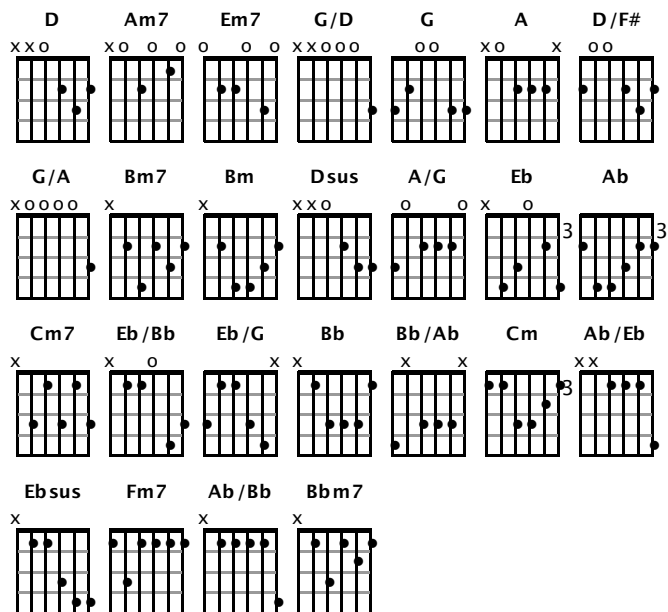

Verse 1

G/D D G A
In Christ alone my hope is found
D/F# G D/F# Em7 G/A D
He is my light my strength my song
G/D D G A
This corner - stone this solid ground
D/F# G D/F#
Firm through the fier - cest
Em7 G/A D
Drought and storm
D/F# G Bm7 A
What heights of love what depths of peace
D/F# G Bm A
When fears are stilled when strivings cease
G D G A
My comfor - ter my all in all
D/F# G D/F# Em7 G/A
Here in the love of Christ
D / G/D | D
I stand

Verse 2

G/D D G A
In Christ a - lone who took on flesh
D/F# G D/F# Em7 G/A D
Fullness of God in help - less babe
G/D D G A
This gift of love and righteous - ness
D/F# G D/F# Em7 G/A D
Scorned by the ones He came to save
D/F# G Bm7 A
'Til on that cross as Jesus died
D/F# G Bm A
The wrath of God was satis - fied
G D G A
For every sin on Him was laid
D/F# G D/F# Em7 G/A D
Here in the death of Christ I live

Instrumental (2x)

Am7 / / | Em7 / / | D / G/D | D / /

Verse 3

D G A
There in the ground His body lay
D/F# G D/F# Em7 G/A D
Light of the world by dark - ness slain
G/D D G A
Then bursting forth in glorious day
D/F# G D/F# Em7 G/A D
Up from the grave He rose a - gain
D/F# G D A
And as He stands in victo - ry
D/F# G Bm A
Sins curse has lost its grip on me
G D G A
For I am His and He is mine
D/F# G D/F# Em7
Bought with the pre - cious blood
G/A Dsus D
Of Christ

In Christ Alone (with The Sol... (2 of 2)

www.praisecharts.com/2175

Tempo = 62 : Key = D

Woodstock Community Church :: CCLI No. 87091

Verse 4

Ebsus Eb Ab Bb
 No guilt in life, no fear in death
Eb/G Ab Eb/G Fm7 Ab/Bb Eb
 This is the power of Christ in me
Ab/Eb Eb Ab Bb
 From life's first cry to final breath
Eb/G Ab Eb/G Fm7 Ab/Bb Eb
 Jesus com - mands my des - ti - ny
Eb/G Ab Eb Bb
 No power of hell no scheme of man
Eb/G Ab Cm Bb
 Can ever pluck me from His hand
Ab Eb Ab Bb
 Till he re - turns or calls me home
Eb/G Ab Eb/G Fm7 Ab/Bb
 Here in the power of Christ
Eb / Ab/Eb | Eb
 I'll stand